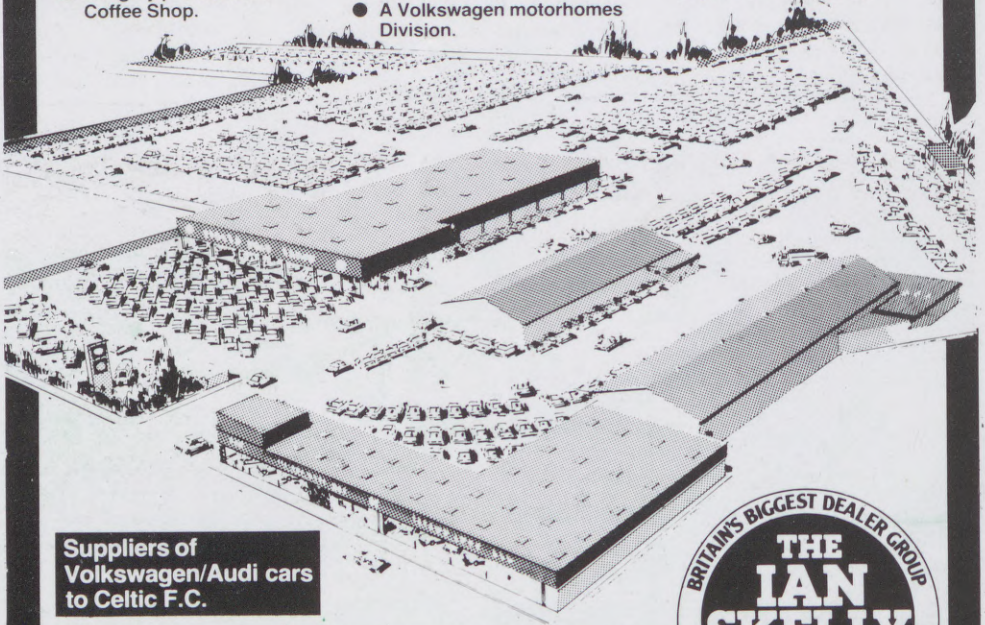

# THE IAN SKELLY MEGACENTRE

*7½ acres of motoring perfection to answer all transportation needs.*

OVER 1000 CARS ON DISPLAY FROM ONE MASSIVE SHOWSPREAD.

- Professionally representing the unique Volkswagen/Audi range.
- Over 500 superior used cars to choose from.
- A highly professional Coffee Shop.
- The famous Clearance Corner; Buy a bargain drive-away for under £2,500 with confidence.
- A new and used light truck showlot.
- A Volkswagen motorhomes Division.
- Superb after-care facilities.
- The largest V.A.G. parts inventory in the U.K.
- Personally directed by Scotland's motoring Supremo — Ian Skelly.